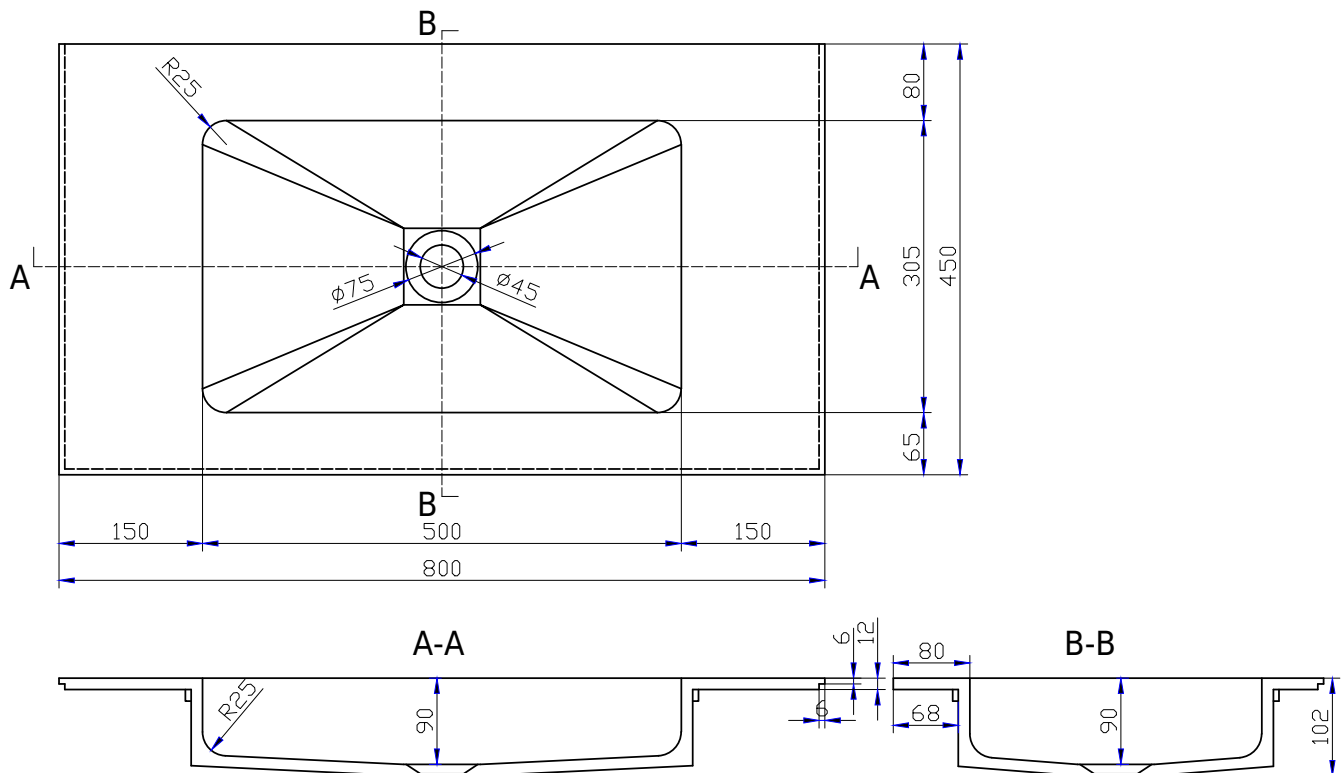

SQ2 80 centred wash basin

SKU: 30040078

Colour: Matte white
Size H/L/D: 10.2cm / 80cm / 45cm
Weight: 12kg nett

SQ2 80 centred wash basin details: