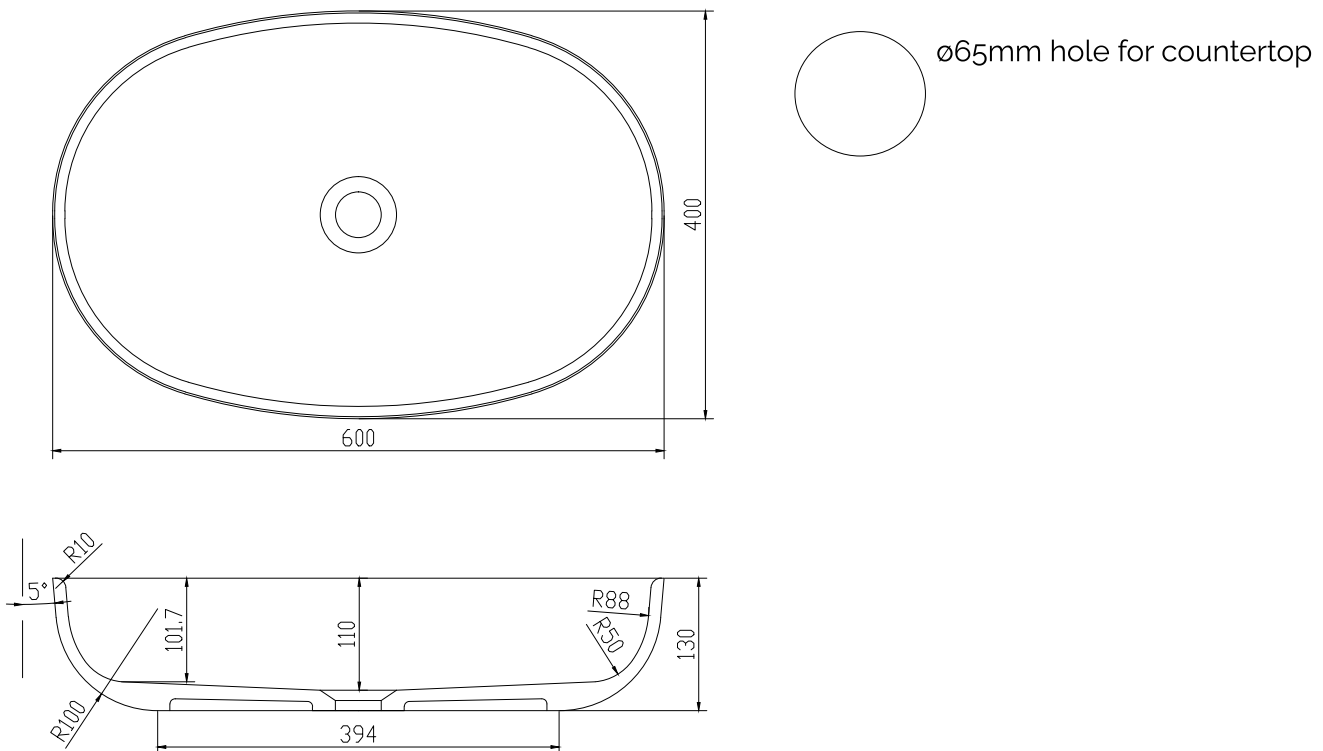

# Hornbæk oval basin

SKU: 40010191

|                    |                    |
|--------------------|--------------------|
| <b>Colour:</b>     | Matte white        |
| <b>Size H/L/D:</b> | 13cm / 60cm / 40cm |
| <b>Weight:</b>     | 8.5kg nett         |

### Hornbæk oval basin details:

Hornbæk wash basin is a Danish design by Copenhagen Bath. The basin is available in four variants, comes in matte white Acovi composite and can be ordered in other colors. The wash basin is designed with soft organic edges. The wash basin can be ordered in 40x40cm square and 60x40cm square, as well as ø40 cm. The waste can be ordered in brushed steel, chrome or matt white Acovi. Acovi is super easy to clean and maintain. For table mounting, a hole size of 65mm is recommended in the countertop.