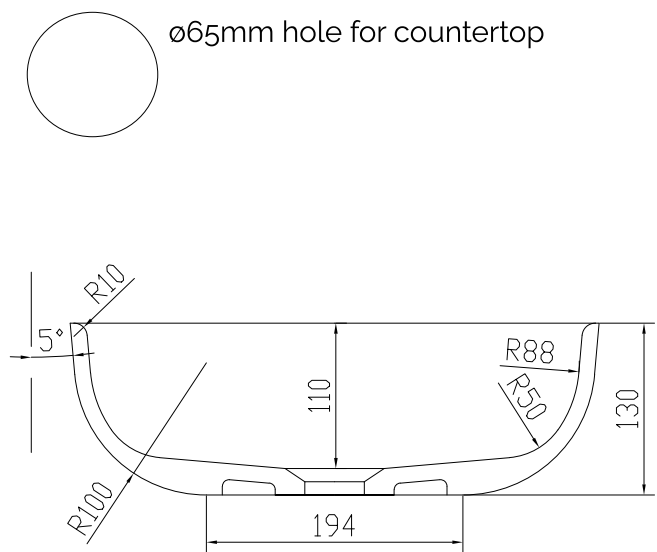

Hornbæk round basin

SKU: 40010190

Colour:	Matte white
Size H/L/D:	13cm / 40cm / 40cm
Weight:	5.5kg nett

Hornbæk round basin details:

The Hornbæk wash basin is a Danish design by Copenhagen Bath. It is available in four variants, comes in matte white Acovi composite and can be ordered in other colors. The basin is designed in soft shapes and can be ordered in 40x40cm square, 60x40cm square and 60x40cm oval. Acovi is super easy to clean and maintain. For table mounting, a hole size of 65mm is recommended in the countertop.