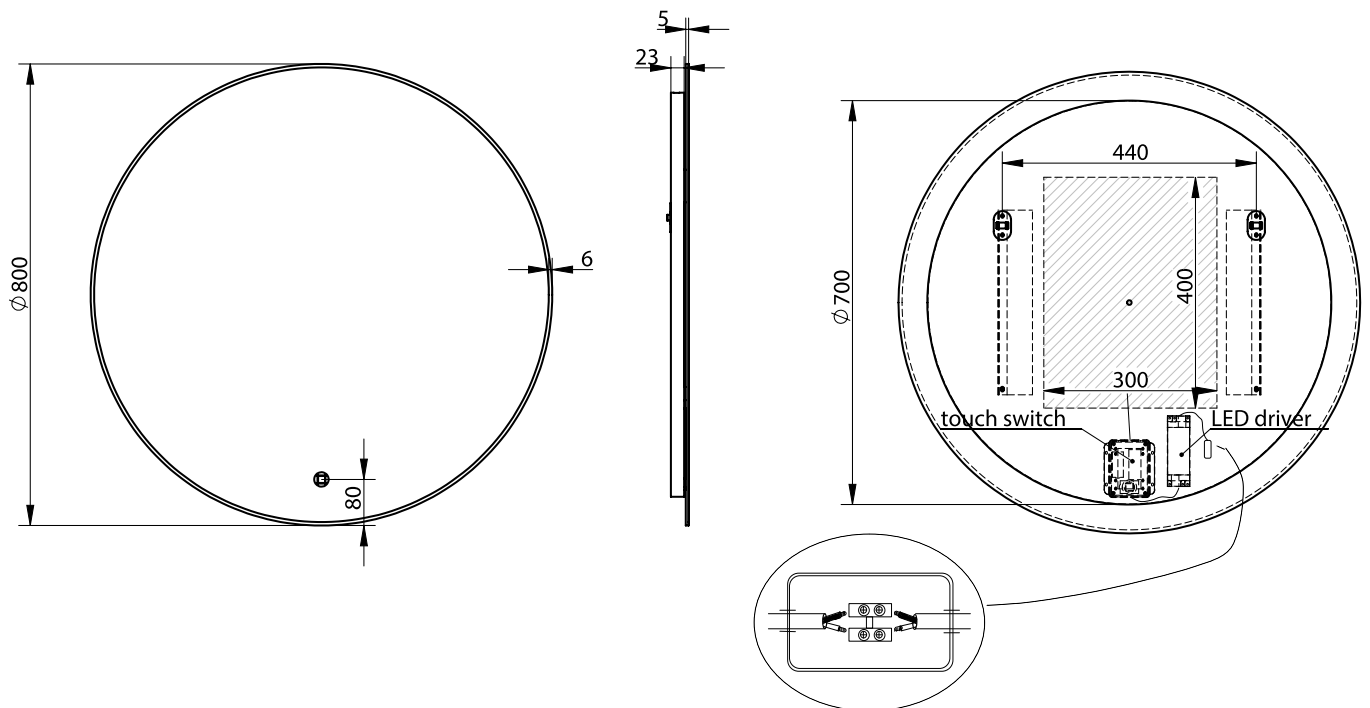

## Orø ø80 mirror

SKU: 30020234

**Colour:**

Glass

**Size H/L/D:**

80cm / 80cm / 3.7cm

**Weight:**

7.3kg nett

### Orø ø80 mirror details:

Frameless mirror with aluminium cabinet. Adjustable colour from Kelvin 3200-6000 LED light. Heated anti-mist mirror technology that prevents steam build-up on the glass.