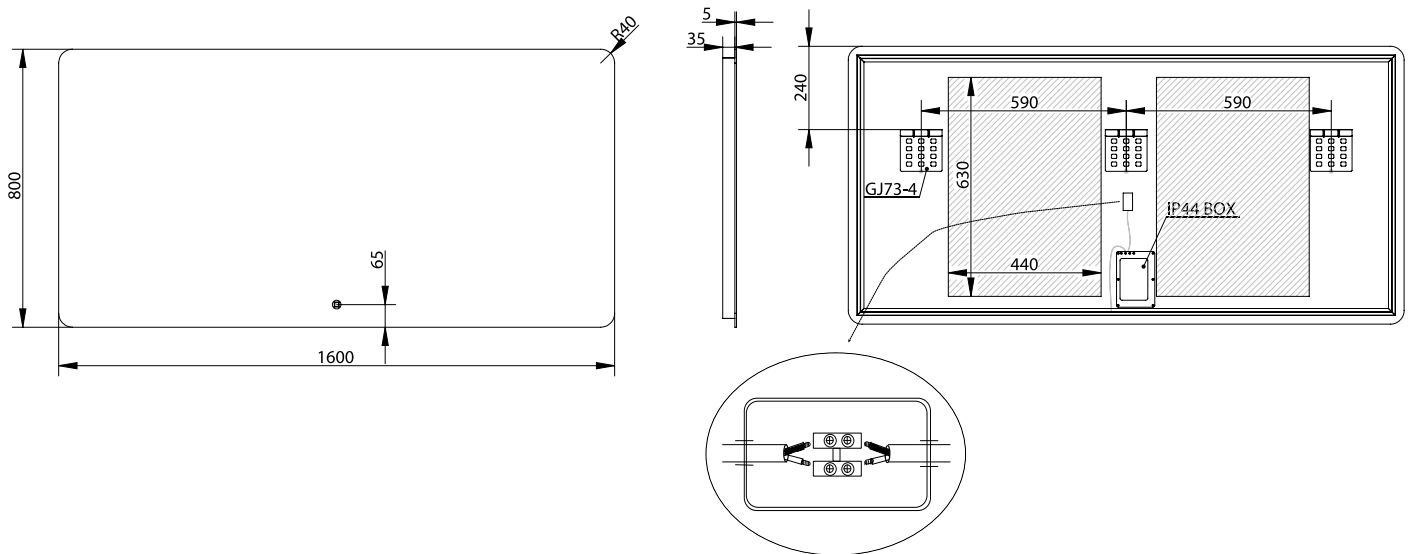

Orø 160 mirror

SKU: 30020231

Colour:	Glass
Size H/L/D:	80cm / 160cm / 3.7cm
Weight:	15kg nett

Orø 160 mirror details:

Frameless mirror with aluminium cabinet. Pleasant warm Kelvin 4200 LED light. Heated anti-mist mirror technology that reduce the formation of steam on the glass.