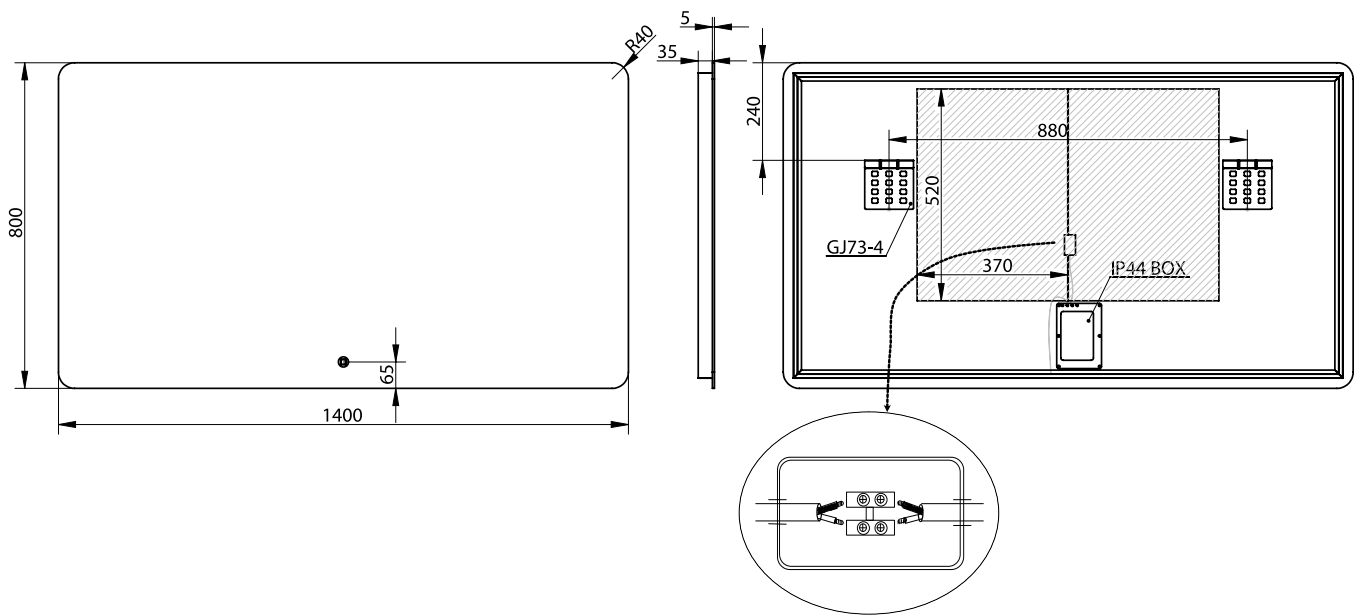

Orø 140 mirror

SKU: 30020230

Colour:

Glass

Size H/L/D:

80cm / 140cm / 3.7cm

Weight:

15kg nett

Orø 140 mirror details:

Frameless mirror with aluminium cabinet. Adjustable colour from Kelvin 3200-6000 LED light. Heated anti-mist mirror technology that reduce the formation of steam on the glass.