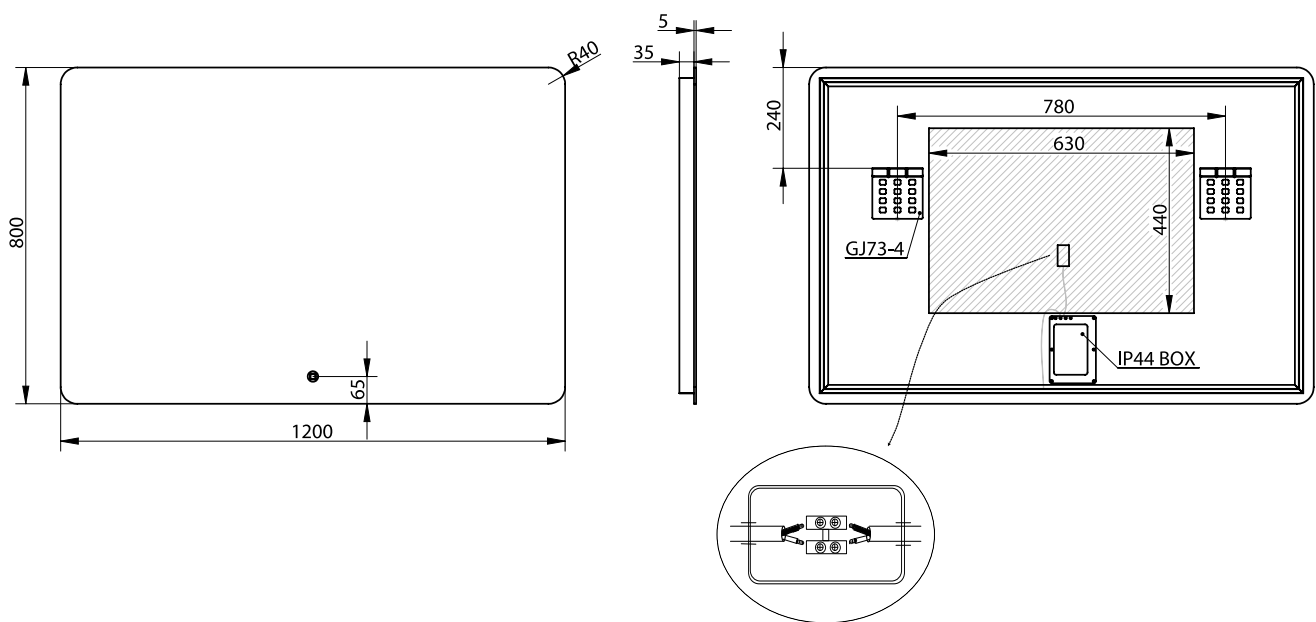

Orø 120 mirror

SKU: 30020229

Colour:

Glass

Size H/L/D:

80cm / 120cm / 3.7cm

Weight:

11.2kg nett

Orø 120 mirror details:

Frameless mirror with aluminium cabinet. Adjustable colour from Kelvin 3200-6000 LED light. Heated anti-mist mirror technology that reduce the formation of steam on the glass.

IP: IP44

LED life: 30.000 hours

Kelvin: 3200-6000 (warm to cold light)

Lumen: 20.475

CRI: 80

Watt: 65

Volt: 220-240V AC 50Hz

Format: Horizontal

Certificate: CE