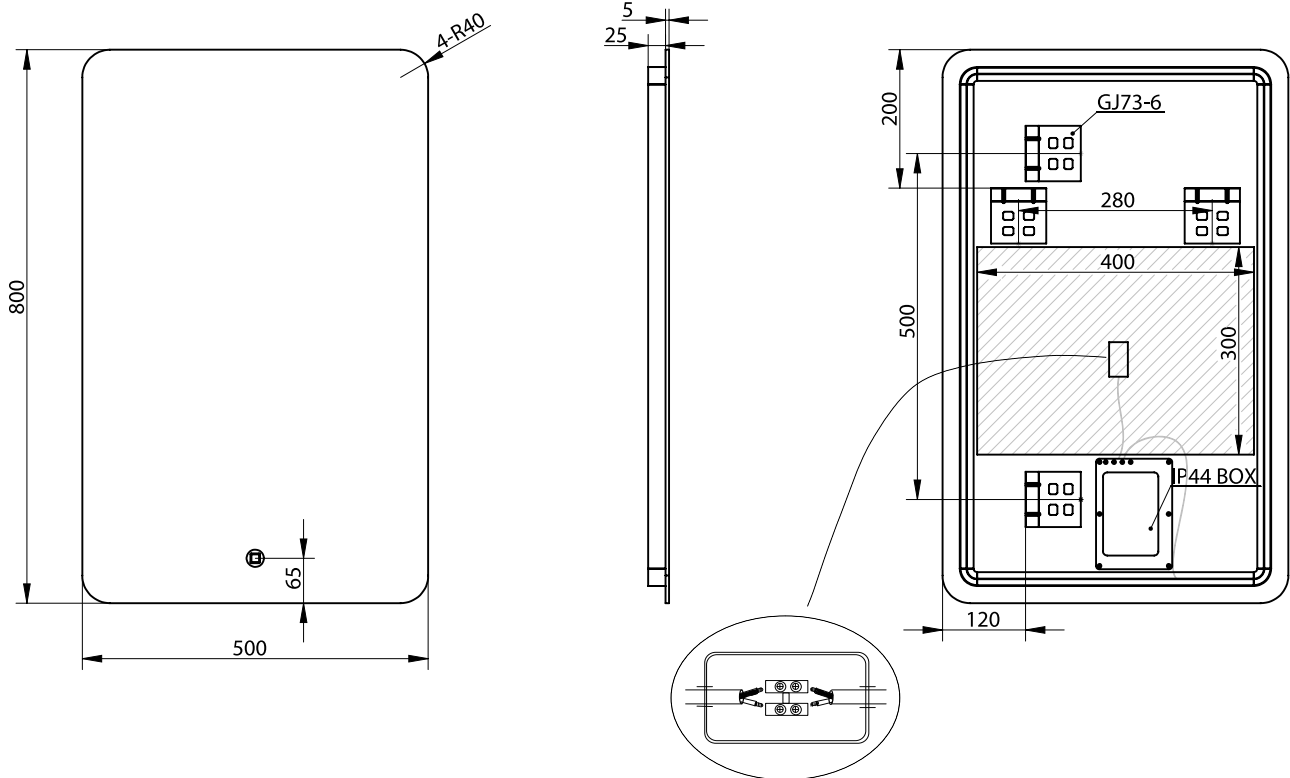

Orø 50 mirror

SKU: 30020225

Colour:

Glass

Size H/L/D:

80cm / 50cm / 3.7cm

Weight:

5kg nett

Orø 50 mirror details:

Frameless mirror with aluminium cabinet. Adjustable colour from Kelvin 3200-6000 LED light. Heated anti-fog mirrors technology that reduce the formation of steam on the glass.