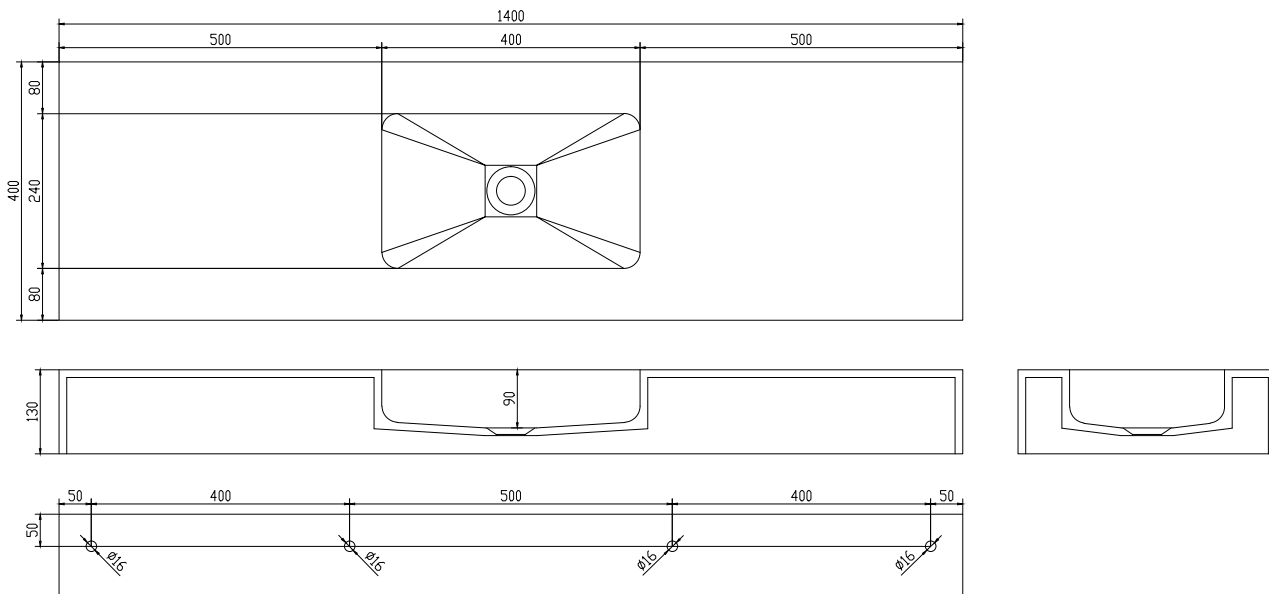

Copenhagen Bath

Roskildevej 394
DK-2610 Rødovre
VAT no.: DK32648622
Phone: 02476468850
contact@copenhagenbath.co.uk
www.copenhagenbath.co.uk

Furesø 140 basin

SKU: 40010180

Colour:	Matte white
Size H/L/D:	13cm / 140cm / 40cm
Weight:	25.4kg nett

Furesø 140 basin details:

Furesø 140 wash basin with sharp corners and edges on the outside and rounded corners and edges on the inside which makes it very easy to maintain. The wash basin is made of 100% Acovi solid surface. Can be ordered in different sizes.