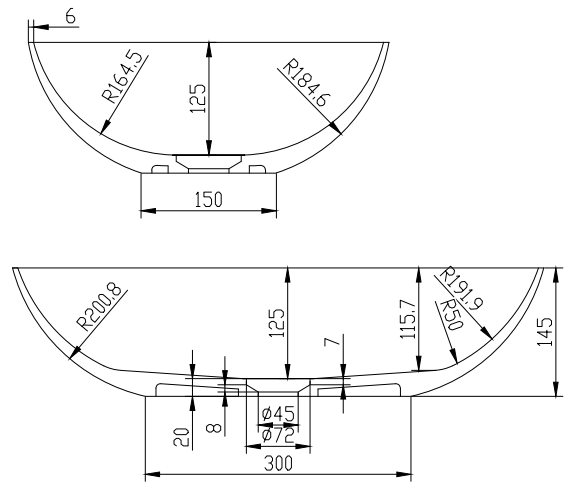

## Norsjö oval basin

SKU: 40010175

<b>Colour:</b>	Matte white
<b>Size H/L/D:</b>	14.5cm / 60cm / 40cm
<b>Weight:</b>	7kg nett

### Norsjö oval basin details:

Super elegant freestanding wash basin with thin sides. The basin is made in Acovi composite, which is a pore-free material that is easy to clean.