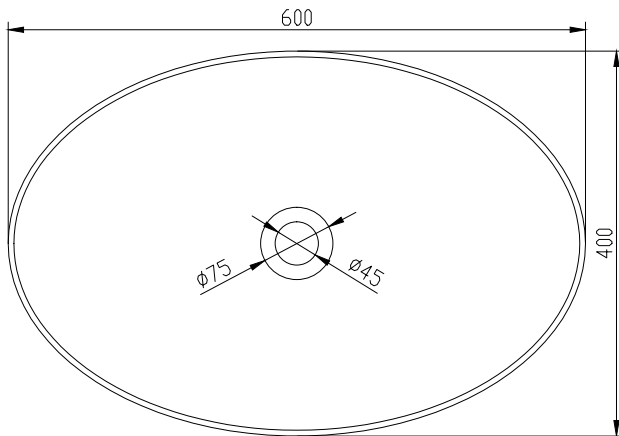

## Norsjö oval basin

SKU: 40010175

<b>Colour:</b>	Matte white
<b>Size H/L/D:</b>	14.5cm / 60cm / 40cm
<b>Weight:</b>	7kg nett

### Norsjö oval basin details:

Super elegant freestanding wash basin with thin sides. The basin is made in Acovi composite, which is a pore-free material that is easy to clean.